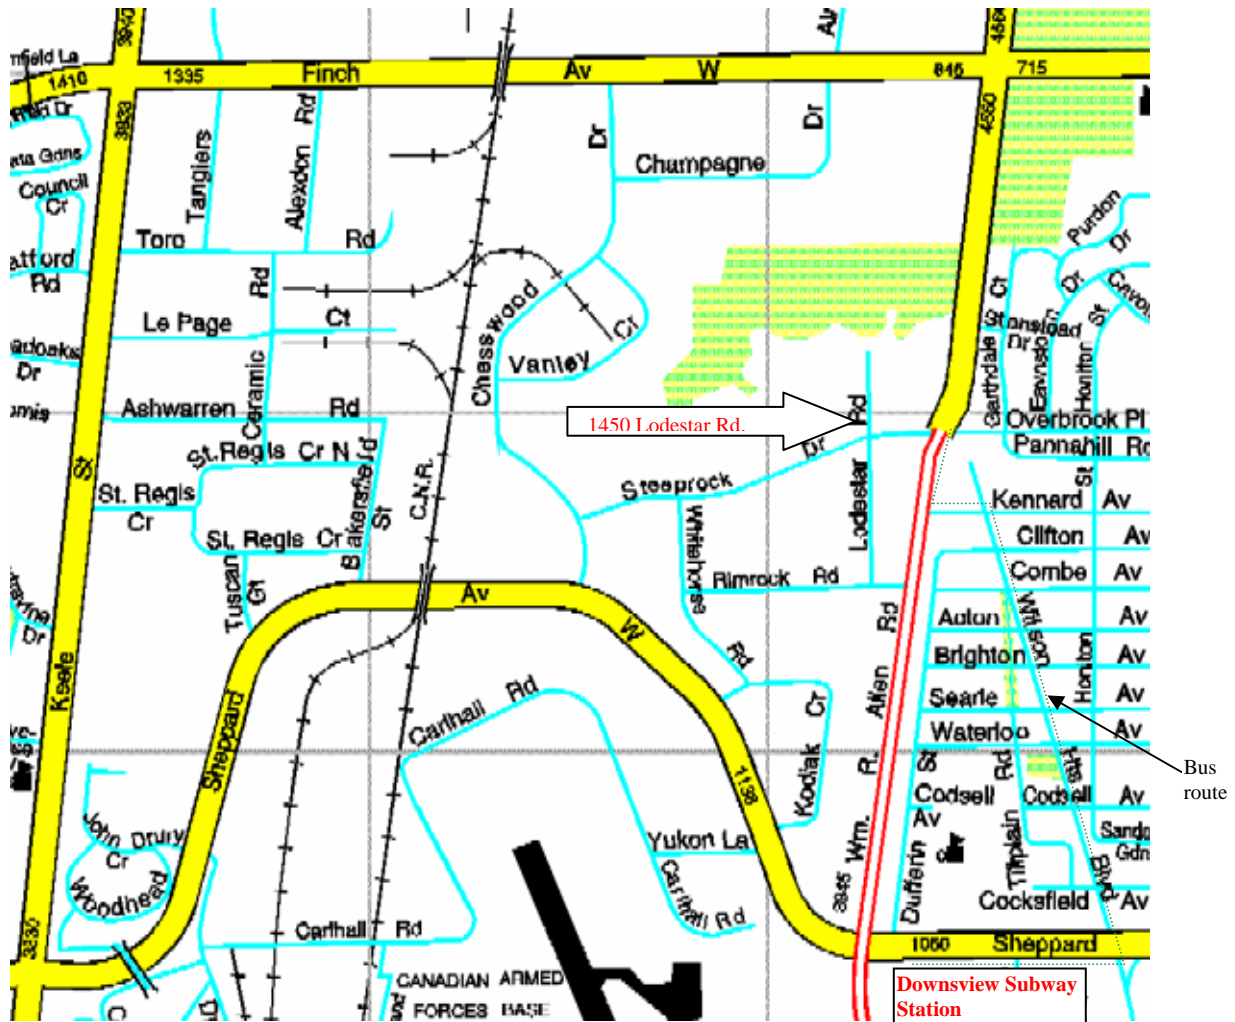

## Directions to Second Harvest Office & Warehouse

Our office is located at Unit 18, 1450 Lodestar Rd., one block west of Allen Rd. and two blocks north of Sheppard Ave.

### ***Directions by Car***

Turn west on Steeprock Dr. (there is a Michelin tire store on the NW corner and a Brick store on the SW corner).

Turn north on Lodestar Rd. (first street).

Our office is just north of Proveer Sign & Graphics on the left-hand side and our unit is at the far (west) end of the building. Receiving is on the north side of the building. There is parking on the south side in front of our office entrance.

### ***Directions by TTC***

Take the subway to Downsview station (last stop on the University/Spadina line).

Take the 105 Dufferin North or 117 Alness North. The bus will turn along Sheppard to Wilson Heights, go north on Wilson Heights for a few minutes, and then turn back west to hop on the Allen. As the bus turns right up the Allen, pull the stop request cord. The driver will let you off at the corner of Allen and Steeprock.

Cross the road, and keep walking one block west of the Allen along Steeprock. Turn right (north) on Lodestar, and turn left to the first building past Proveer Sign & Graphics. We are the last unit on the north side. (It is a 3-minute walk from the bus stop.)